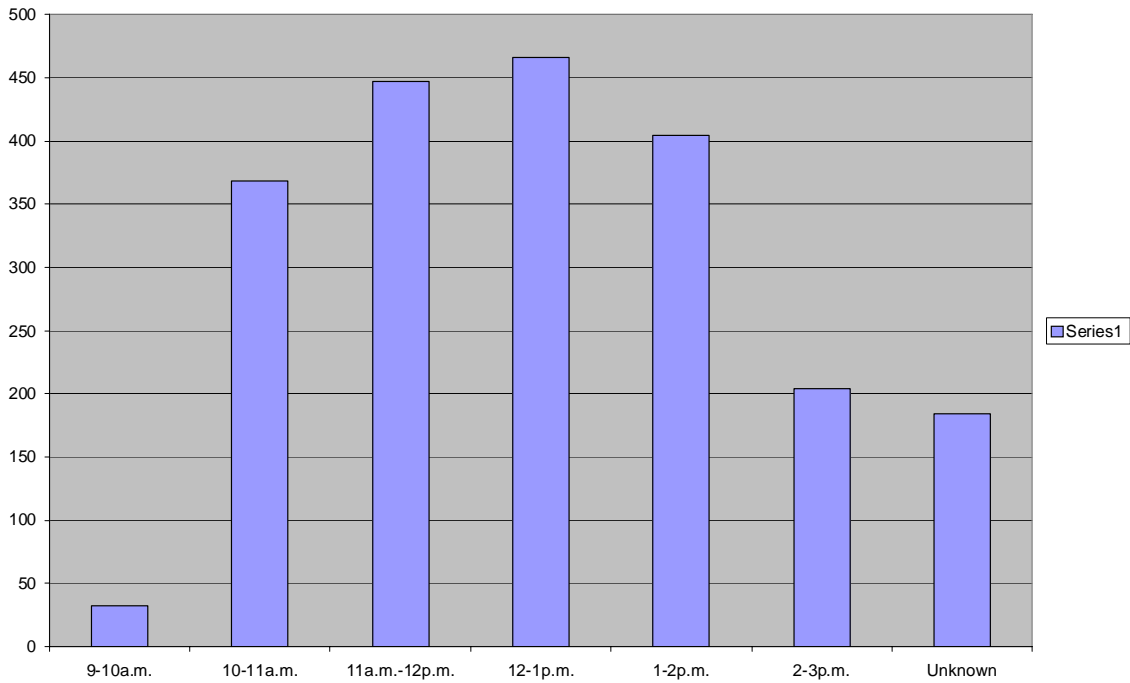

Career Day 2009 Participant Data

Number of Participants who checked-in via Rebel Card readers:	1405
Number of community members who signed in (not included in charts below):	184
Number of students who signed in (included in charts below):	303
Number of alumni who signed in (included in charts below):	213
<hr/>	
Total Number of Participants:	2105

Class Standing

Flow of Traffic

College