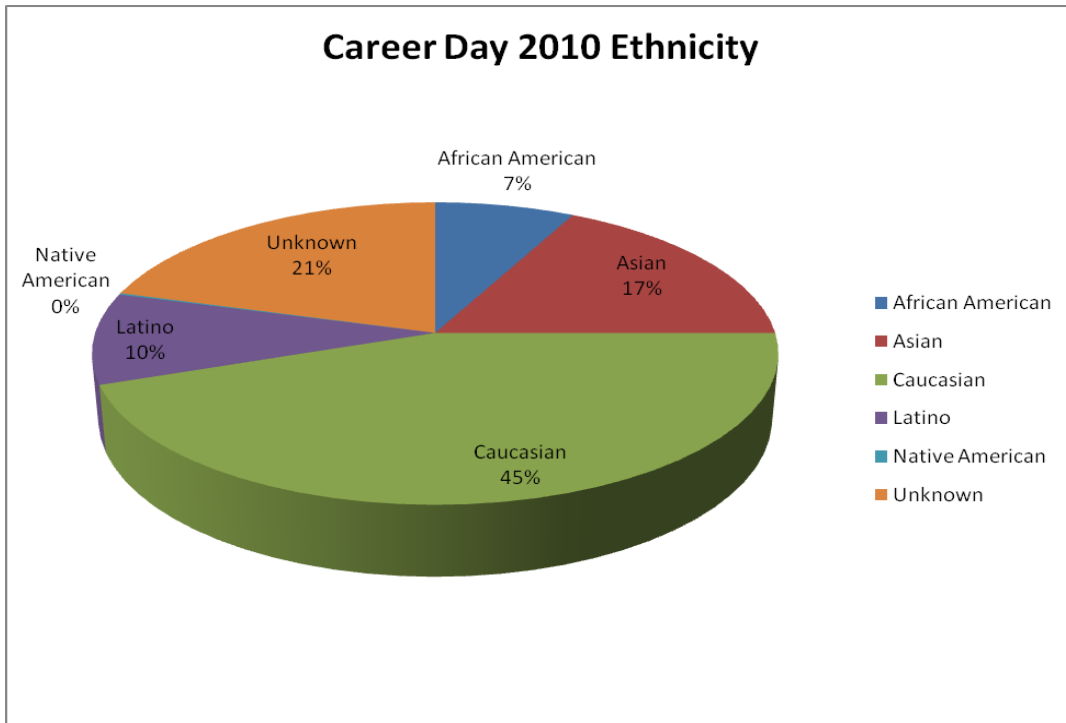

Career Day 2010 Participant Data

Number of Participants who checked-in via Rebel Card readers:	1000
Number of community members who signed in (not included in charts below):	41
Number of students who signed in (included in charts below):	166
Number of alumni who signed in (included in charts below):	125
Total Number of Participants:	1332