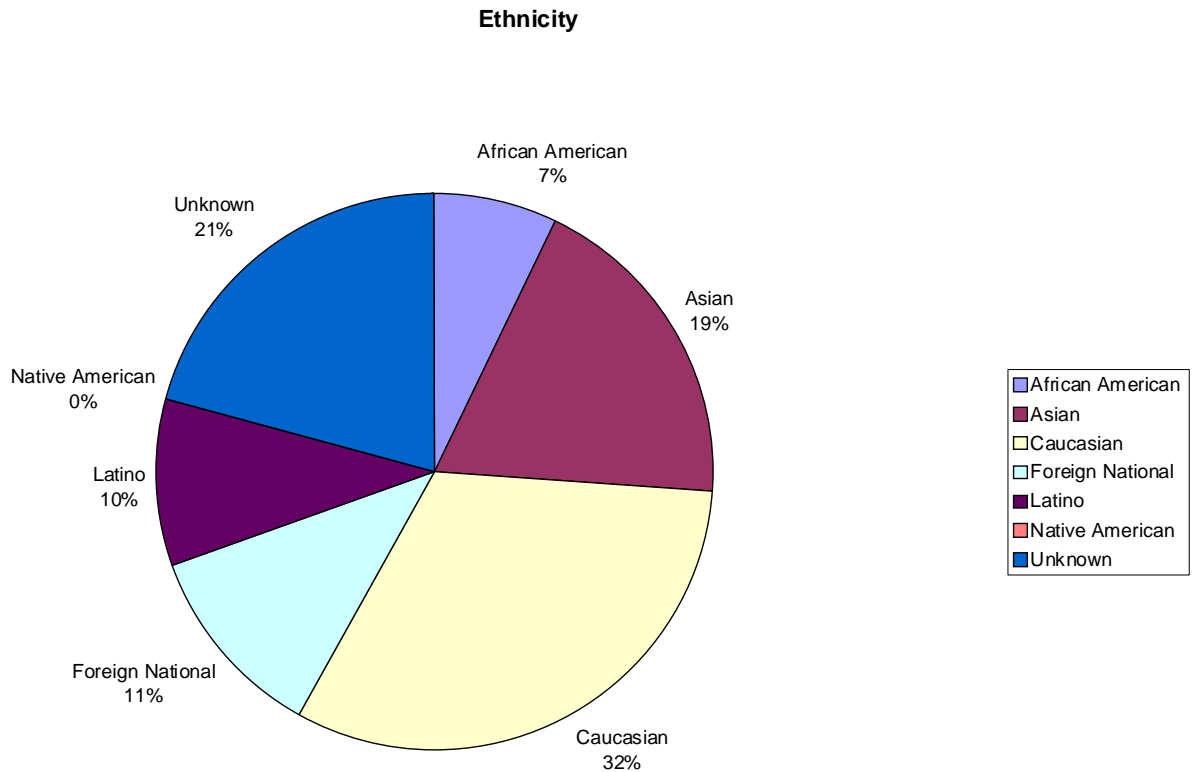

Career Day 2009 Participant Data

Number of Participants who checked-in via Rebel Card readers:	1405
Number of community members who signed in (not included in charts below):	184
Number of students who signed in (included in charts below):	303
Number of alumni who signed in (included in charts below):	213
<hr/>	
Total Number of Participants:	2105