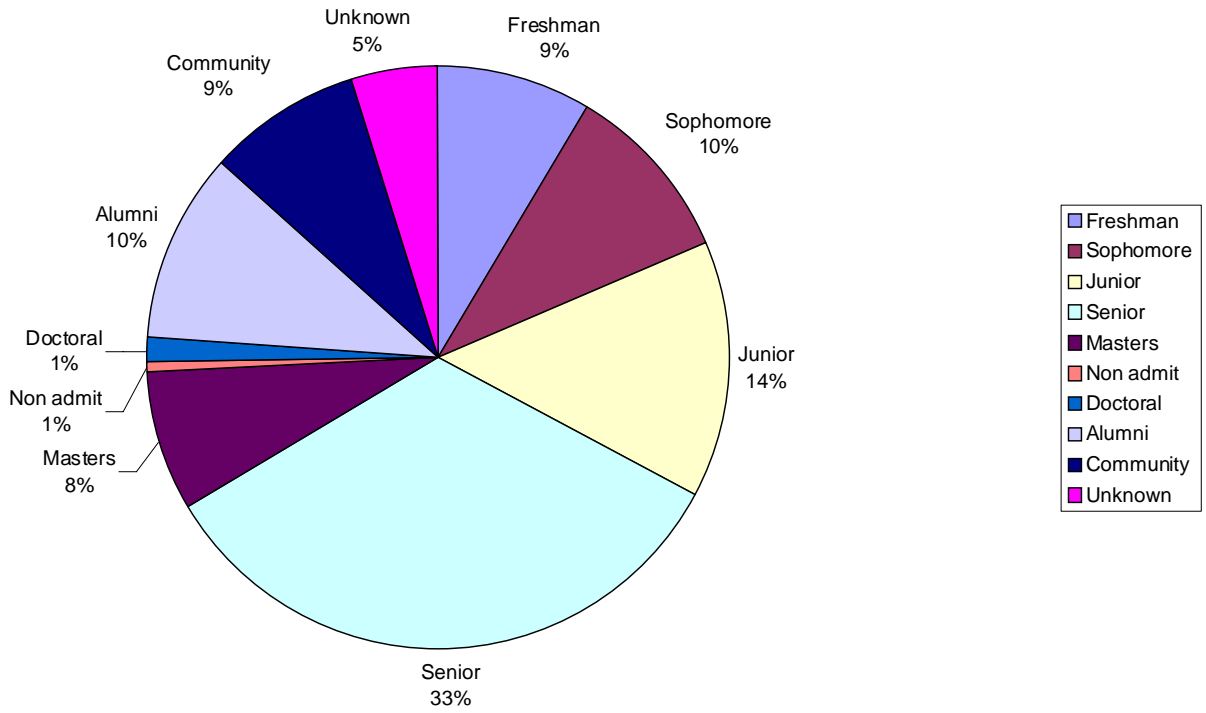

Career Day 2009 Participant Data

Number of Participants who checked-in via Rebel Card readers:	1405
Number of community members who signed in (not included in charts below):	184
Number of students who signed in (included in charts below):	303
Number of alumni who signed in (included in charts below):	213
<hr/>	
Total Number of Participants:	2105

Class Standing

Flow of Traffic

College