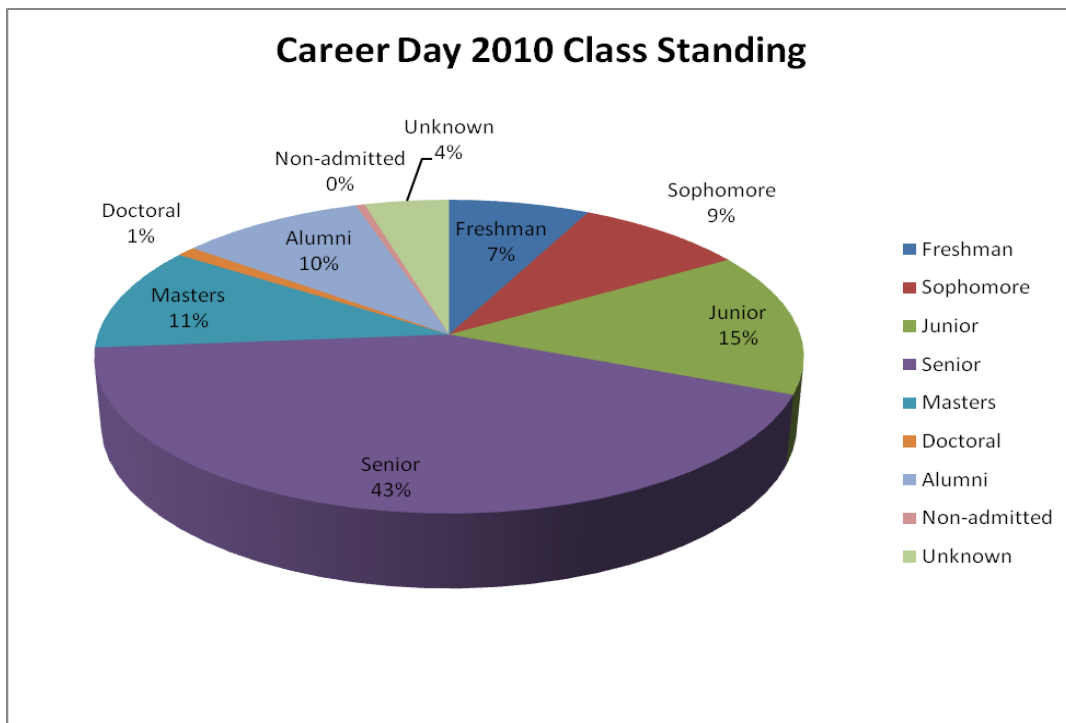

Career Day 2010 Participant Data

Number of Participants who checked-in via Rebel Card readers:	1000
Number of community members who signed in (not included in charts below):	41
Number of students who signed in (included in charts below):	166
Number of alumni who signed in (included in charts below):	125
Total Number of Participants:	1332

Career Day 2010 College

Career Day 2010 Flow of Traffic