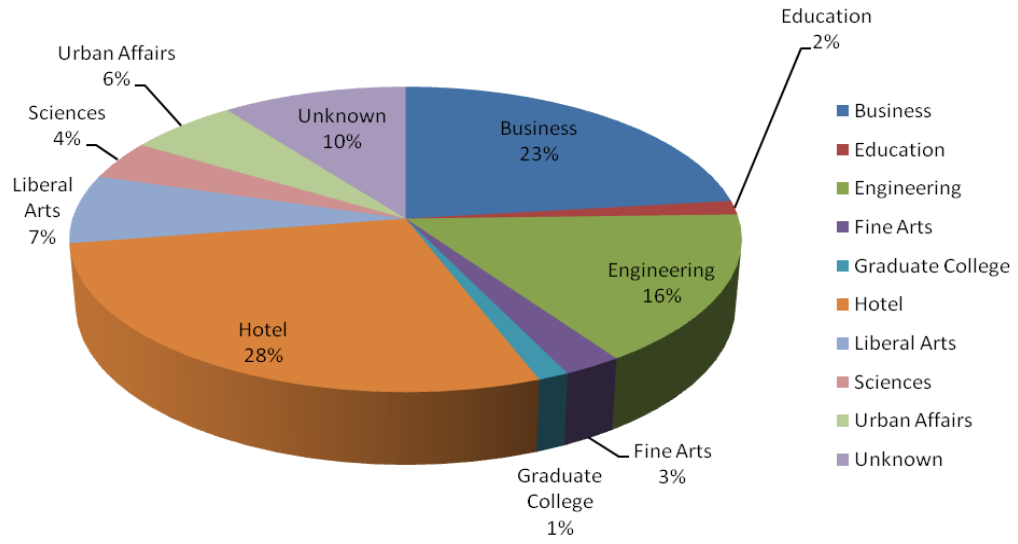

Career Day 2010 Participant Data

Number of Participants who checked-in via Rebel Card readers:	1000
Number of community members who signed in (not included in charts below):	41
Number of students who signed in (included in charts below):	166
Number of alumni who signed in (included in charts below):	125
Total Number of Participants:	1332

Career Day 2010 College

Career Day 2010 Flow of Traffic